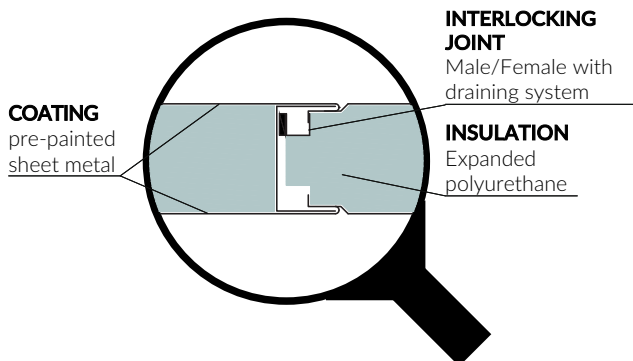

What is Panveranda?

It is a modular veranda panel to add covered space to a building. It is tested to withstand even adverse weather conditions.

Do it yourself

A sandwich panel system that does not require technical support.

Easy draining

The system guarantees long resistance to oxidation thanks to the drainage incorporated in the joint.

Simple electrical system

Each panel has 2 guides for the passage of electrical cables.